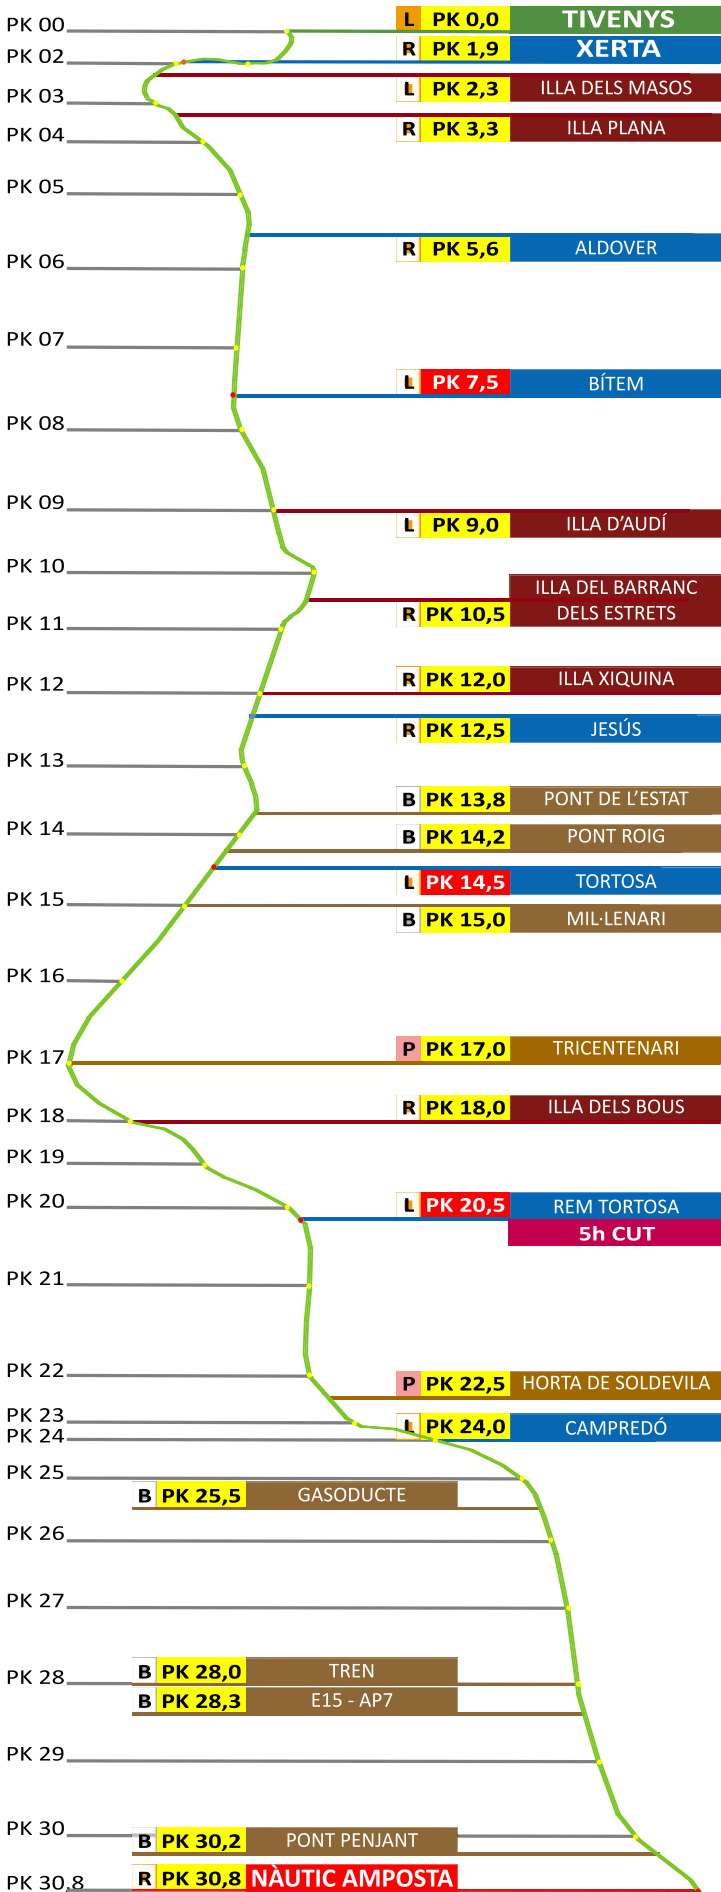

UltraEbre

Swim Marathon

Race Map

R RIGHT **L** LEFT **B** BRIDGE **P** POINT **W** WAYPOINT **E** EXIT